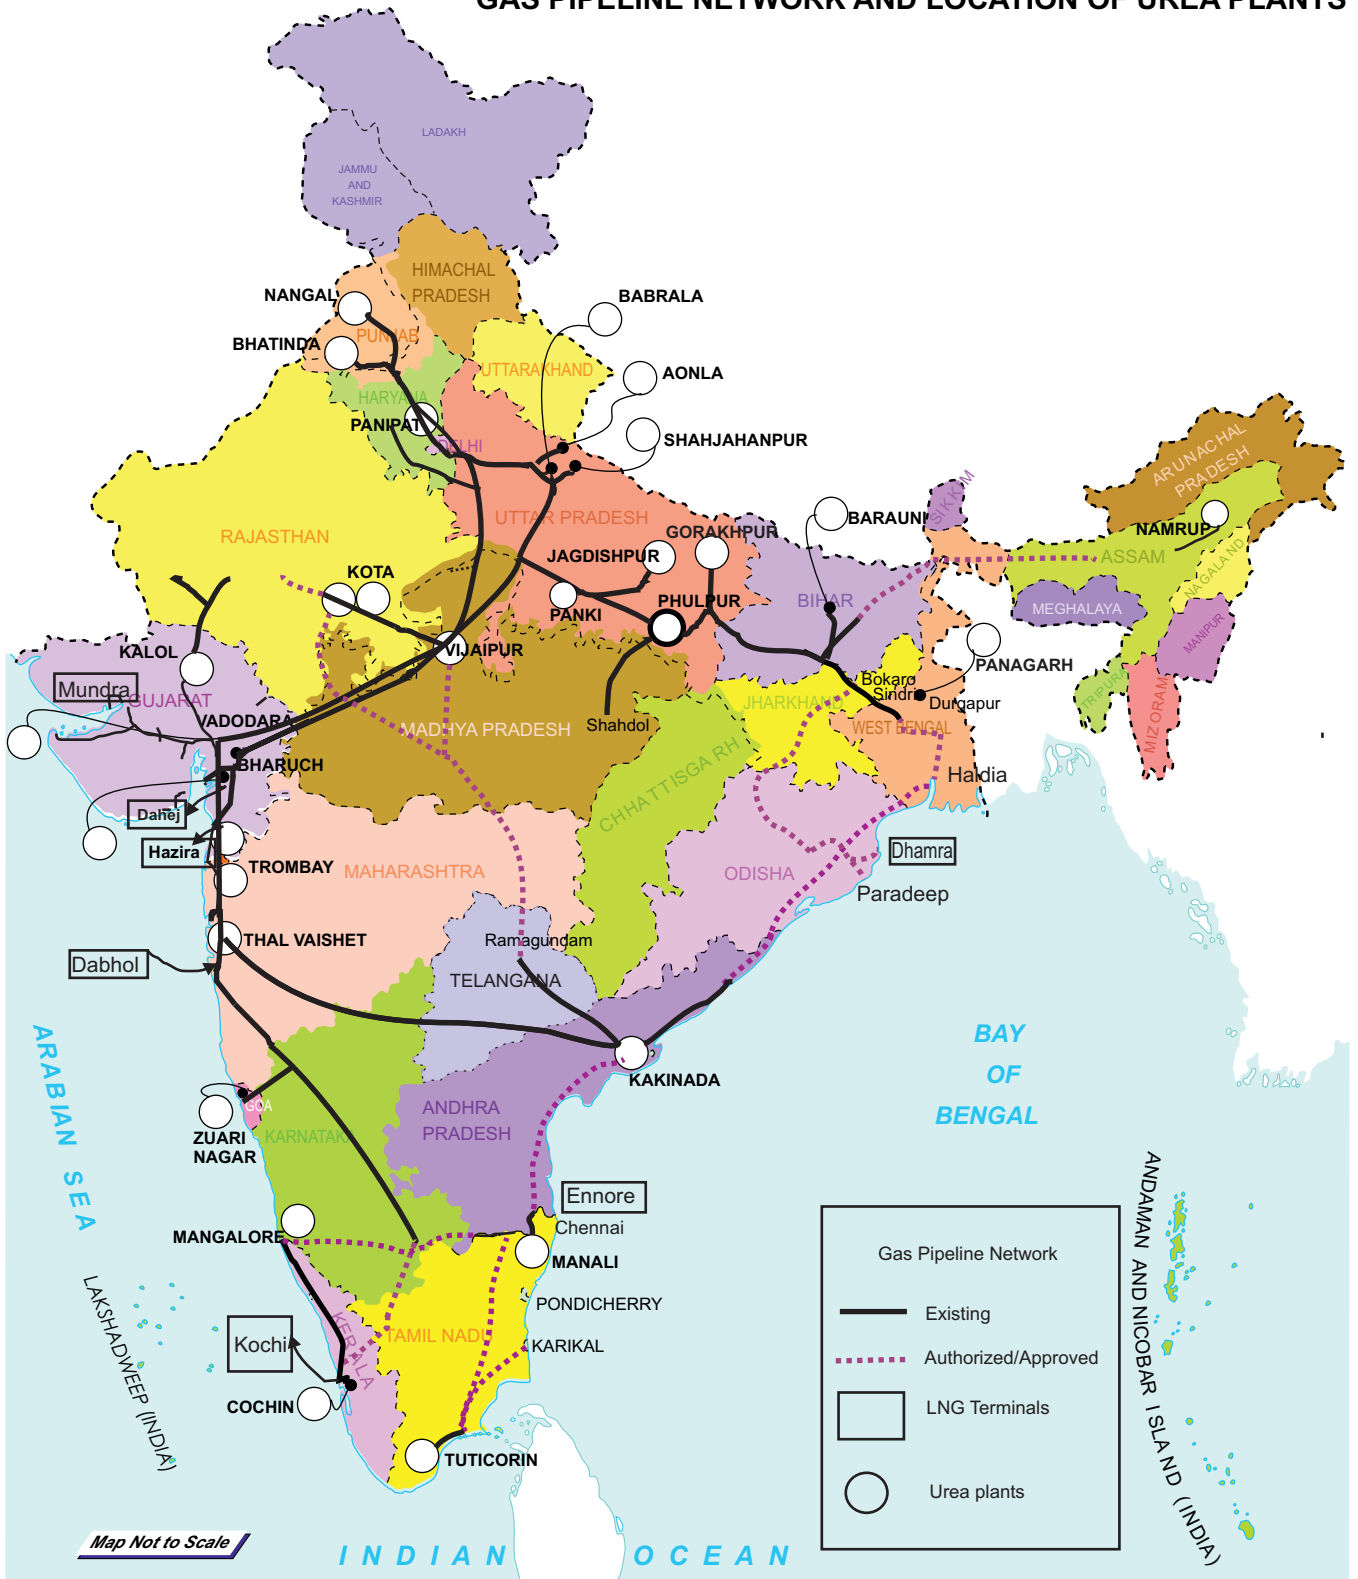

GAS PIPELINE NETWORK AND LOCATION OF UREA PLANTS

Source: Map based on information available from the websites of PNGRB, GAIL, RTIL & GSPL. The pipeline network and LNG terminals are indicative only. The pipelines shown are limited to natural gas supply to existing and proposed fertilizer plants.